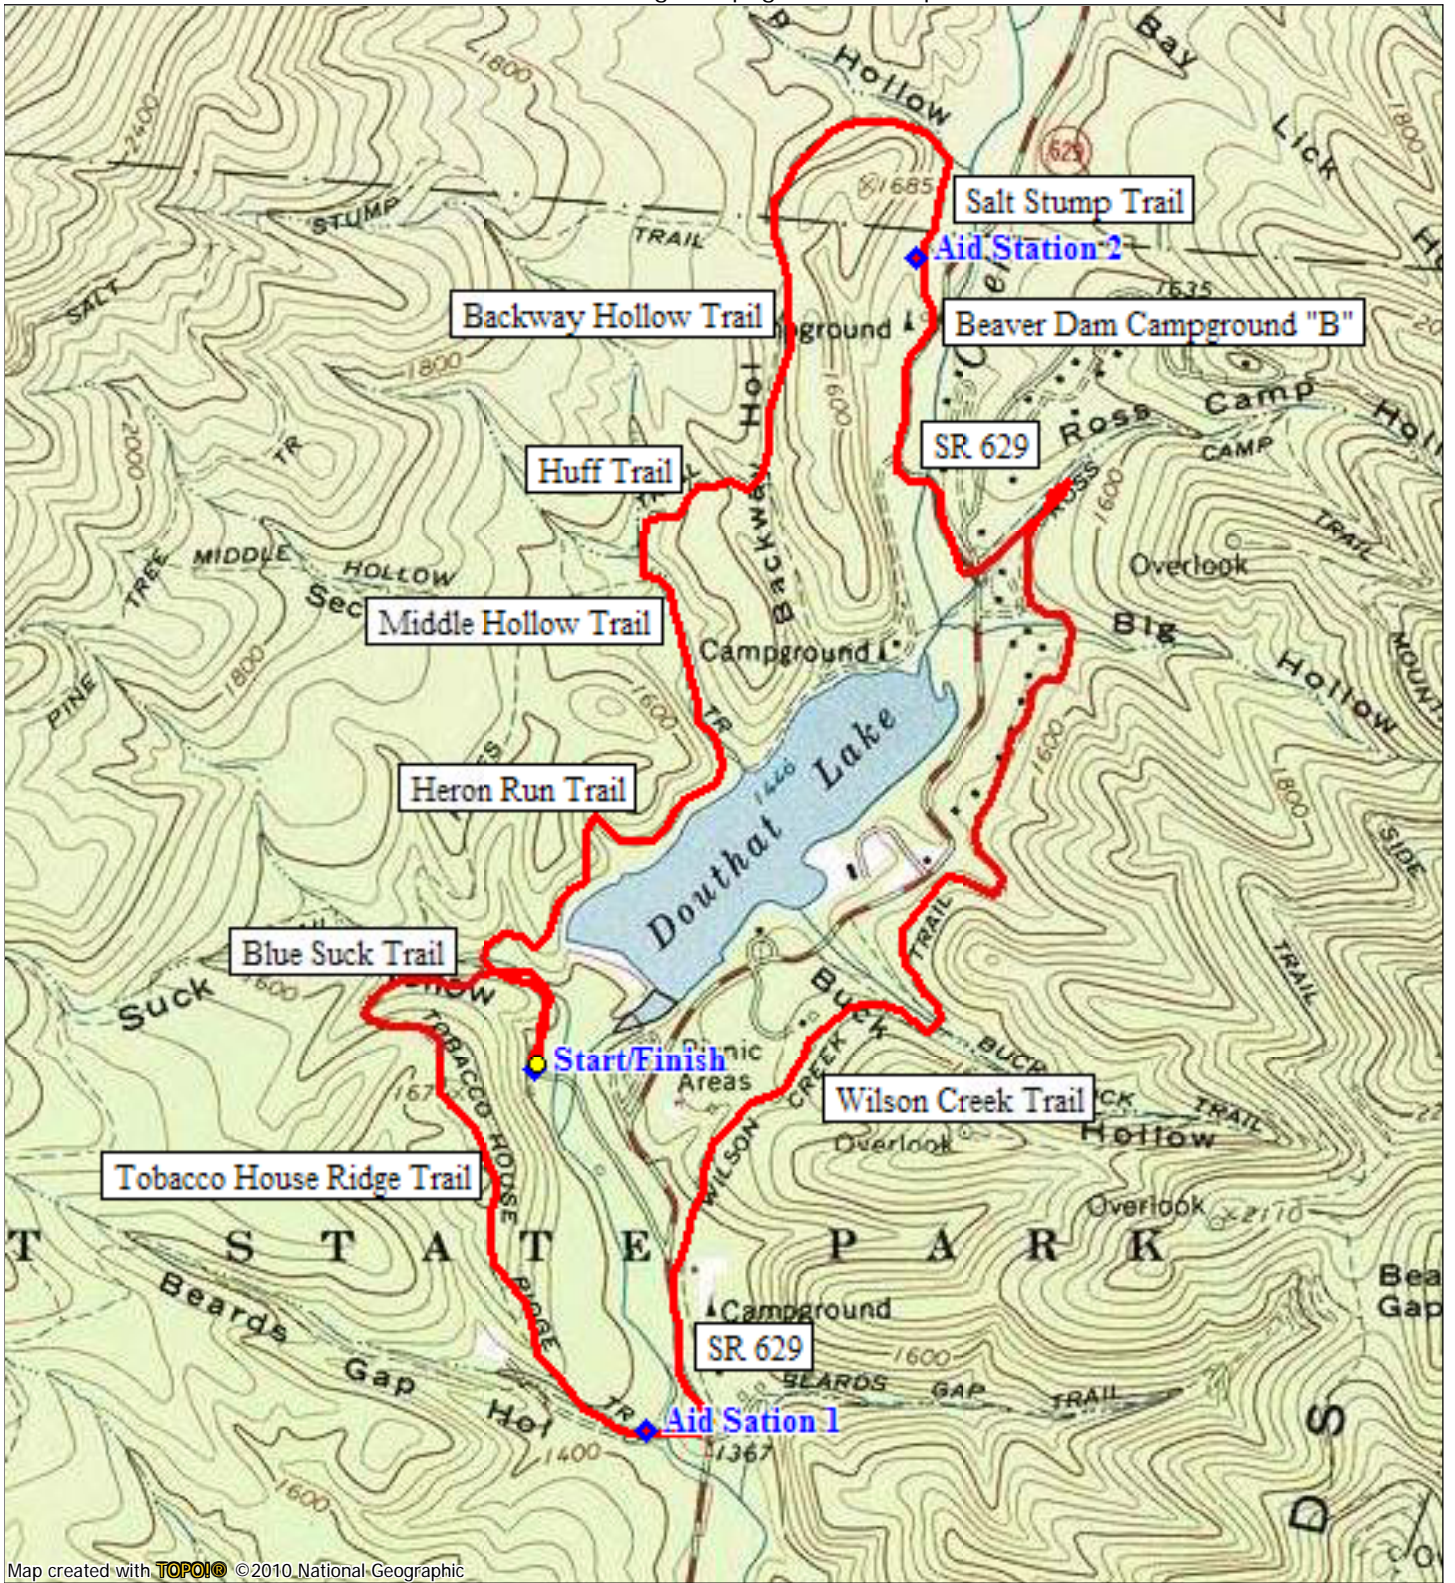

Trail Running Rampage 5 Miler Map

Map created with **TOPO!** © 2010 National Geographic

MN ↑ T
8½°
08/06/10